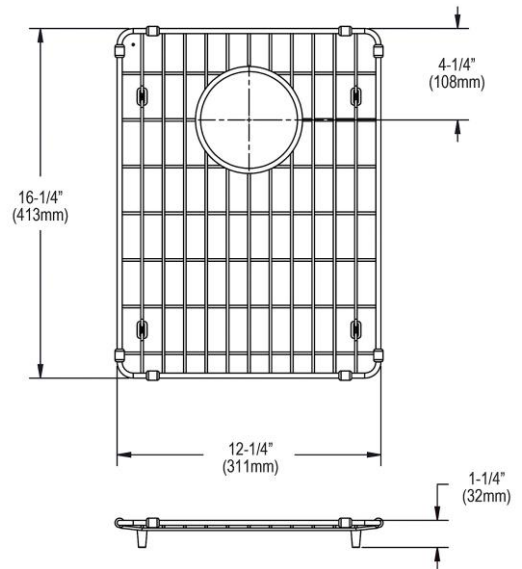

PART: _____ QTY: _____

PROJECT: _____

CONTACT: _____

DATE: _____

NOTES: _____

APPROVAL: _____

In keeping with our policy of continuing product improvement, Elkay reserves the right to change product specifications without notice. Please visit elkay.com for the most current version of Elkay product specification sheets. This specification describes an Elkay product with design, quality, and functional benefits to the user. When making a comparison of other producers' offerings, be certain these features are not overlooked.